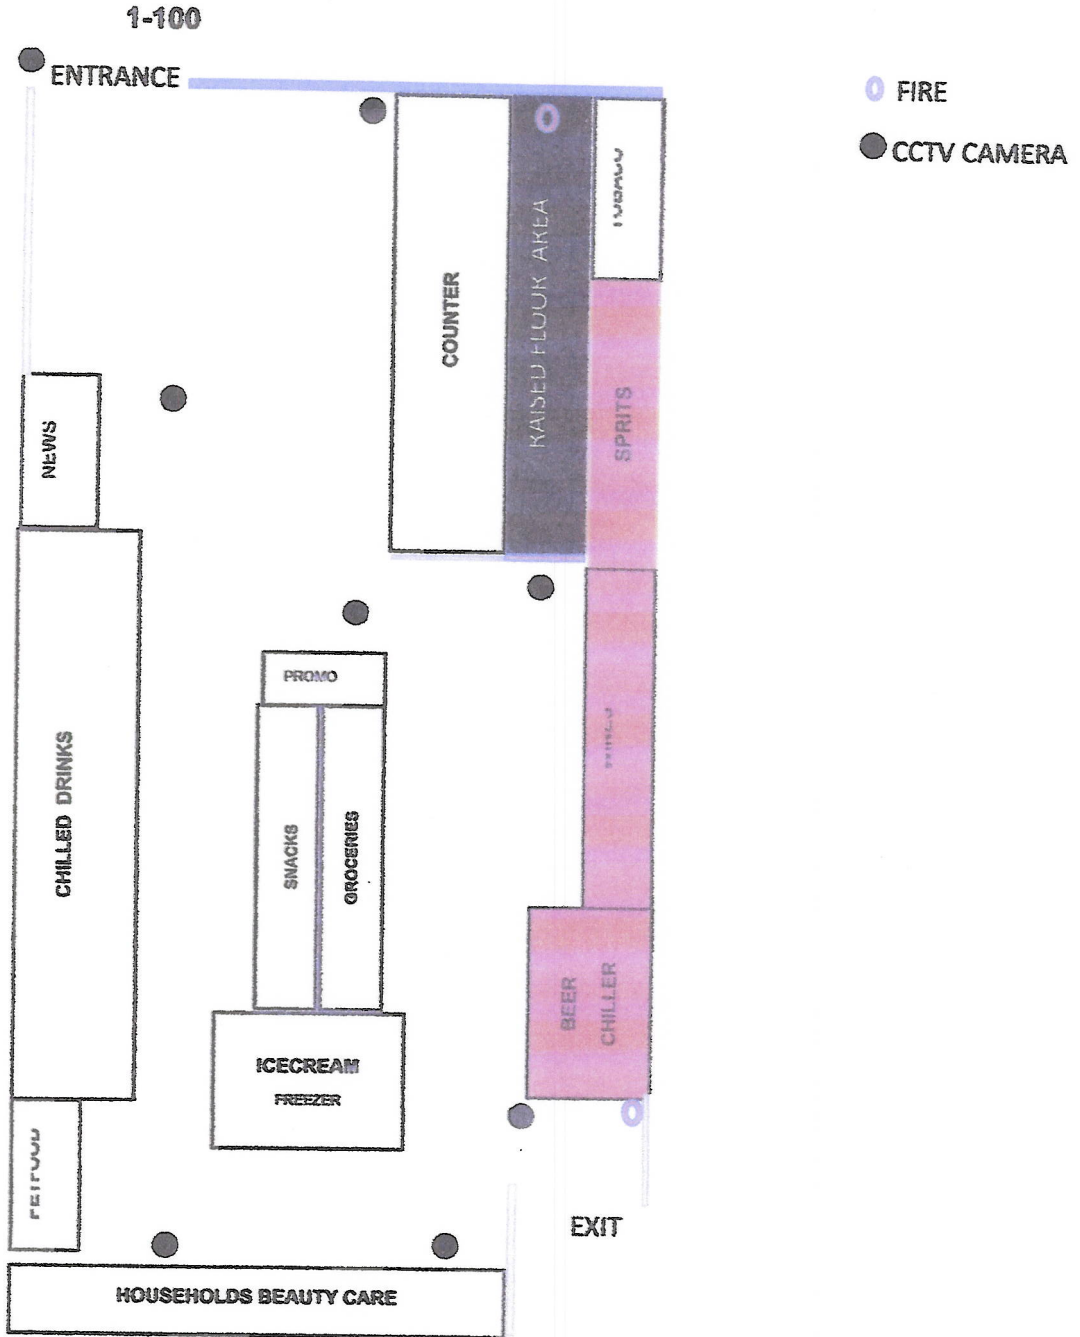

**WIMBLEDON FOOD n WINE**

226 , merton high street , London , sw19 1au

This page is intentionally left blank